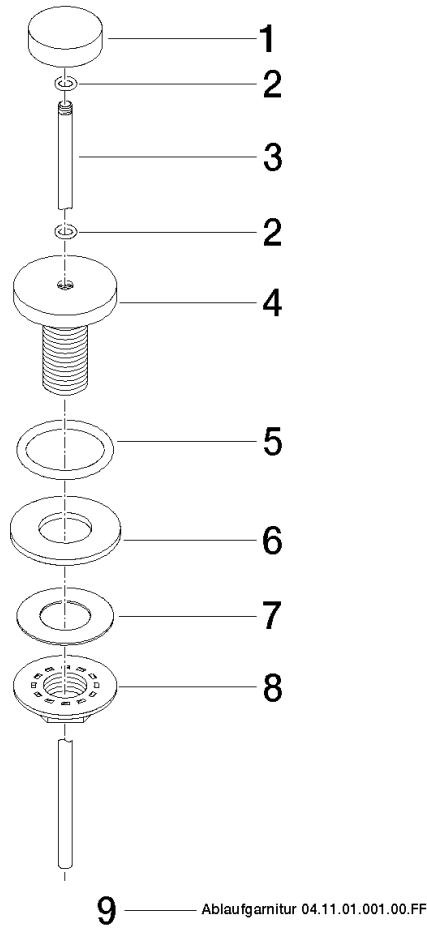

Basin Waste with knob for deck mounting 1 1/4" - Brushed Dark Platinum

IMO

10 200 970

Fits: IMO, LULU, MADISON, MEM, TARA,  
CL.1, LISSÉ, VAIA, META, CYO

	Brushed Dark Platinum	10 200 970-99
	Chrome	10 200 970-00
	Brushed Platinum	10 200 970-06
	Platinum	10 200 970-08
	Durabrand (23kt Gold)	10 200 970-09
	Dark Chrome	10 200 970-19
	Light Gold	10 200 970-26
	Brushed Light Gold	10 200 970-27
	Brushed Durabrand (23kt Gold)	10 200 970-28
	Matte Black	10 200 970-33
	Brushed Bronze	10 200 970-42
	Brushed Champagne (22kt Gold)	10 200 970-46
	Champagne (22kt Gold)	10 200 970-47
	Brushed Chrome	10 200 970-93

## Basin Waste with knob for deck mounting 1 1/4" - Brushed Dark Platinum

---

IMO

10 200 970

Only suitable for basins with an overflow.

10 200 970

10 200 970

Parts for other finishes can be found here: [Chrome](#)

Spare parts list

No.	Item Number	Name	Quantity used	Delivery time
1	09 21 33 001-99	handle	1	30
2	09 14 10 007 90	seal	2	2
3	09 31 09 004-99	pull-rod	1	30
4	09 18 40 022-99	sleeve	1	30
5	09 14 10 095 90	seal	1	2
6	09 14 05 012 90	seal	1	2
7	09 14 40 001 90	seal	1	60
8	09 23 10 010 90	nut	1	2
9	90 11 01 001 00-99	pop-up waste	1	30